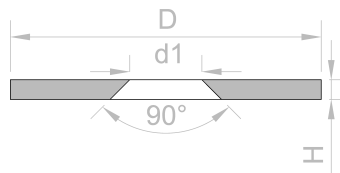

### 1. Technical information

Article ID	MD-12
EAN	7640155434270
Diameter D	12 mm
Height H	1,5 mm
Borehole d1	5,5 mm
Borehole d2	8,5 mm
Coating	Nickel (Ni)
Weight	0,5000 g

Pollutant-free according to RoHS Directive 2011/65/EU.