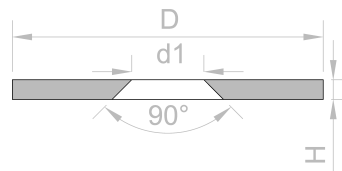

### 1. Technical information

Article ID	MD-23
EAN	7640155434300
Diameter D	23 mm
Height H	1,5 mm
Hole d1	5,5 mm
Hole d2	8,5 mm
Tolerance	+/- 0,1 mm
Coating	Nickel (Ni)
Weight	4,0000 g

Product compliant with the latest European RoHS directive.